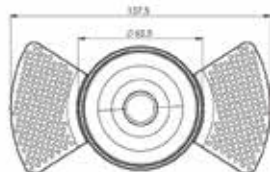

Single Line Diagram

Recessed

ANTHUS TL SPOT-65